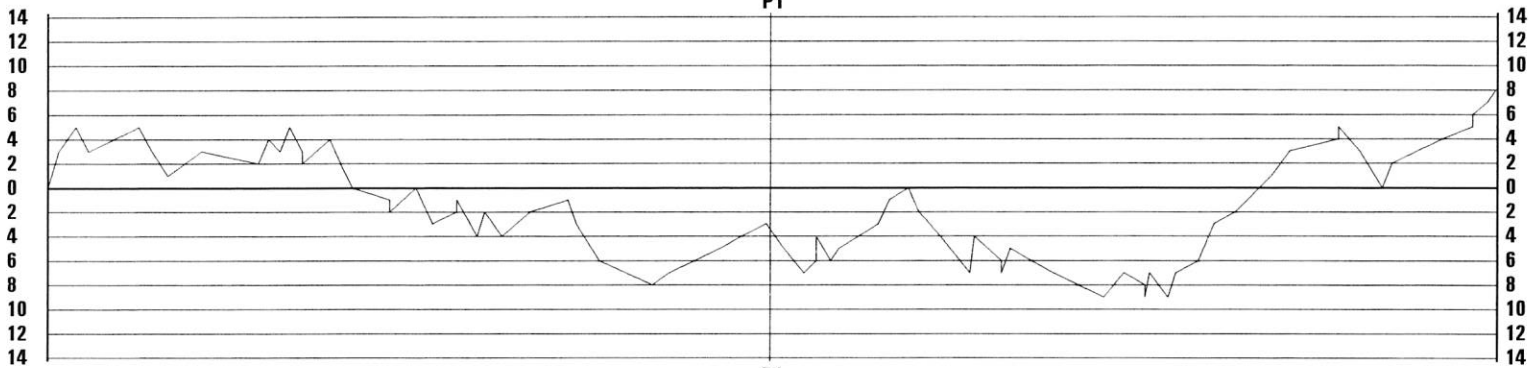

Azusa Pacific vs. Biola

DATE: 02/20/1999 TIME: 7:30 PM SITE: Azusa, CA

Num	Name	POS
4*	Kevin Daley	F
45*	Justin Leslie	C
13*	Jerome Joseph	G
44*	Jason Boswell	G
55*	T.J. Walker	G
33	Corey Smith	G
30	Damian Raibon	F
52	Matt Reed	C
11	Jon Dean	G
22	Owen Healy	F
3	Ryan Smith	G
20	Brian Gianello	F
53	Gary Dredge	C

Num	Name	POS
24*	Gabriel Caldwell	G
22*	Dan Ploog	F
50*	Jack Hartman	F
10*	Marcus White	G
32*	Brian Weakley	G
20	Josh Lockhart	G
52	Andrew Carlson	C
44	David Ploog	G
30	Coray Pope	F
33	Mark Thrash	F
40	John Rinehart	F

SCORING TIMELINE

Azusa Pacific

Biola

	##	Name	Action	Score	Clock	Score	##	Name	Action	
	13	J Joseph	3Pt Made	3	1 19:41	0				
	44	J Boswell	FG Made	5	1 19:13	0				
(T Walker Assist)	45	J Leslie	FG Made	7	1 18:52	2	50	J Hartman	FG Made	(D Ploog Assist)
				7	1 17:28	2				
				7	1 17:06	4	24	G Caldwell	FG Made	
				7	1 16:40	6	10	M White	FG Made	(J Hartman Assist)
	45	J Leslie	FG Made	9	1 15:44	6				
(J Leslie Assist)	30	D Raibon	FG Made	9	1 14:08	7	52	A Carlson	FT Made	
(T Walker Assist)	45	J Leslie	FG Made	11	1 13:52	7				
				11	1 13:32	8	33	M Thrash	FT Made	
	13	J Joseph	FG Made	13	1 13:17	8				
				13	1 12:56	10	52	A Carlson	Layup(L) Made	(G Caldwell Assist)
				13	1 12:56	11	52	A Carlson	FT Made	
	55	T Walker	Layup(R) Made	15	1 12:10	11				
				15	1 11:52	13	50	J Hartman	FG Made	(J Lockhart Assist)
				15	1 11:32	15	10	M White	FG Made	
				15	1 10:31	16	50	J Hartman	FT Made	
(K Daley Assist)	13	J Joseph	Layup(R) Made	15	1 10:31	17	50	J Hartman	FT Made	
				17	1 9:47	17				
				17	1 9:20	20	10	M White	3Pt Made	(J Lockhart Assist)
	52	M Reed	FT Made	18	1 8:40	20				
	52	M Reed	FT Made	19	1 8:40	20				
(J Boswell Assist)	45	J Leslie	FG Made	19	1 8:06	23	20	J Lockhart	3Pt Made	(A Carlson Assist)
(J Joseph Assist)	4	K Daley	Dunk Made	21	1 7:53	23				
	13	J Joseph	FT Made	21	1 7:25	25	22	D Ploog	Layup(R) Made	
				23	1 6:37	25				
				24	1 5:35	25				
				24	1 5:21	27	52	A Carlson	FG Made	(B Weakley Assist)
				24	1 4:43	30	32	B Weakley	3Pt Made	(J Lockhart Assist)
				24	1 3:15	32	52	A Carlson	Layup(L) Made	(M White Assist)
(T Walker Assist)	55	T Walker	FT Made	25	1 2:48	32				
	45	J Leslie	Layup(R) Made	27	1 1:23	32				
	30	D Raibon	FT Made	28	1 0:48	32				
	44	J Boswell	FT Made	29	1 0:07	32				
				29	2 19:38	34	24	G Caldwell	Layup(R) Made	(J Hartman Assist)
				29	2 19:06	36	50	J Hartman	FG Made	(M White Assist)
	45	J Leslie	FT Made	30	2 18:45	36				
	45	J Leslie	FT Made	31	2 18:45	36				
	45	J Leslie	FT Made	32	2 18:45	36				
				32	2 18:22	38	50	J Hartman	FG Made	
	55	T Walker	FT Made	33	2 18:08	38				
	4	K Daley	Dunk Made	35	2 17:04	38				
	13	J Joseph	Layup(L) Made	37	2 16:46	38				
	13	J Joseph	FT Made	38	2 16:14	38				
				38	2 15:57	40	50	J Hartman	FG Made	(B Weakley Assist)
				38	2 15:21	42	33	M Thrash	FG Made