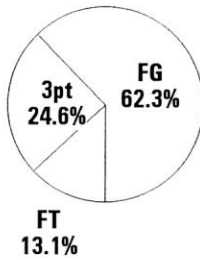

Shot Summary	M/A	%	PTS
3Pt FG	5/13	38.5%	15
2Pt FG	19/41	46.3%	38
Layups - L	2/4	50.0%	4
Layups - R	2/3	66.7%	4
Dunks	0/0	0.0%	0
Putbacks	0/0	0.0%	0
Overall Shooting	24/54	44.4%	53
Free Throws	8/13	61.5%	8
Total Points			61